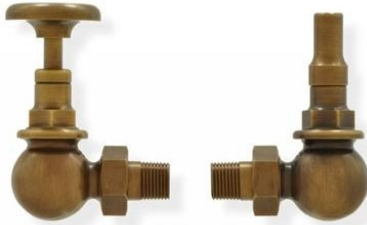

### THE BUCKINGHAM MAJOR RADIATOR VALVE

Unsurpassed quality, British made from solid brass with a beautifully crafted 5 spoke handwheel available in 6 stunning finishes. This configuration is designed to accommodate pipework that comes through the wall. The manual control ensures the radiator remains at a constant temperature, regardless of the fluctuations of temperature in the room. These valves carry a 5 year manufacturer's guarantee. *All prices quoted exclude VAT.*

#### Iron Pipework Connections:

1/2", 3/4" & 1" BSP/NPT female threaded for iron pipe - UK, Russia, Germany, Finland etc.

#### Radiator Connections:

1/2", 3/8" & 3/4" (1/2" is UK standard)

To order either call us on 0800 011 2195 or visit our website to buy online

## Right Angled Return Manual Radiator Valves with a Round Handwheel

Antique Brass—£140.00

Antique Copper—£145.00

Polished Brass—£140.00

Chrome—£140.00

Bright Nickel—£140.00

Satin Nickel—£140.00