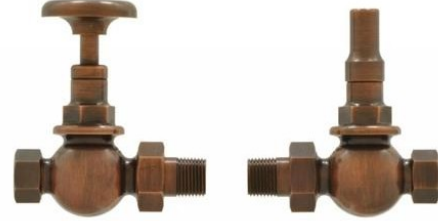

## Inline Manual Radiator Valves with a Round Handwheel

Antique Brass—£140.00

Antique Copper—£145.00

Polished Brass—£140.00

Chrome—£140.00

Bright Nickel—£140.00

Satin Nickel—£140.00

### THE BUCKINGHAM MAJOR RADIATOR VALVE

Unsurpassed quality, British made from solid brass with round metal handwheel and available in 6 stunning finishes. This configuration is designed to fit any sized in-line feed and return pipework. The manual control ensures the radiator remains at a constant temperature, regardless of the fluctuations of temperature in the room. These valves carry a 5 year manufacturer's guarantee. *All prices quoted exclude VAT.*

#### Iron Pipework Connections:

1/2", 3/4" & 1" BSP/NPT female threaded for iron pipe - UK, Russia, Germany, Finland etc.