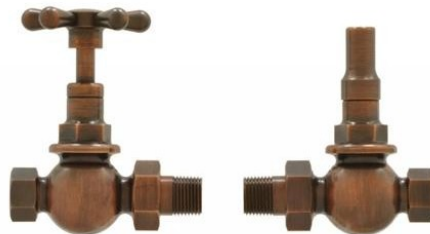

Traditional Radiator Valves

Bespoke Thermostatic & Manual Radiator Valves Handcrafted In The UK

Inline Manual Radiator Valves with a Five Spoke Handwheel

Antique Brass—£140.00

Antique Copper—£145.00

Polished Brass—£140.00

Chrome—£140.00

Bright Nickel—£140.00

Satin Nickel—£140.00

THE BUCKINGHAM MAJOR RADIATOR VALVE

Unsurpassed quality, British made from solid brass with a beautifully crafted 5 spoke handwheel available in 6 stunning finishes. This configuration is designed to fit any sized in-line feed and return pipework. The manual control ensures the radiator remains at a constant temperature, regardless of the fluctuations of temperature in the room. These valves carry a 5 year manufacturer's guarantee. *All prices quoted exclude VAT.*

AVAILABLE RADIATOR & PIPE CONNECTIONS

Copper Pipework Connections:

15mm. compression - UK Standard Pipework.
 14 & 16mm. compression - France, Germany, Belgium etc.

22mm. compression - UK Large Bore Pipework.