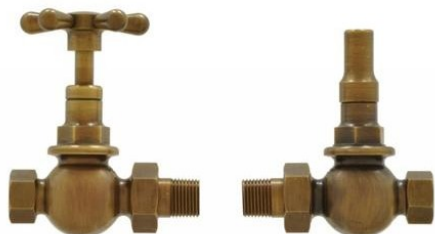

Traditional Radiator Valves

Bespoke Thermostatic & Manual Radiator Valves Handcrafted In The UK

Inline Manual Radiator Valves with a Five Spoke Handwheel

Antique Brass—£140.00

Antique Copper—£145.00

Polished Brass—£140.00

Chrome—£140.00

Bright Nickel—£140.00

Satin Nickel—£140.00

THE BUCKINGHAM MAJOR RADIATOR VALVE

Unsurpassed quality, British made from solid brass with a beautifully crafted 5 spoke handwheel available in 6 stunning finishes. This configuration is designed to fit any sized in-line feed and return pipework. The manual control ensures the radiator remains at a constant temperature, regardless of the fluctuations of temperature in the room. These valves carry a 5 year manufacturer's guarantee. *All prices quoted exclude VAT.*

AVAILABLE RADIATOR & PIPE CONNECTIONS

Copper Pipework Connections:

15mm. compression - UK Standard Pipework.
 14 & 16mm. compression - France, Germany, Belgium etc.

22mm. compression - UK Large Bore Pipework.